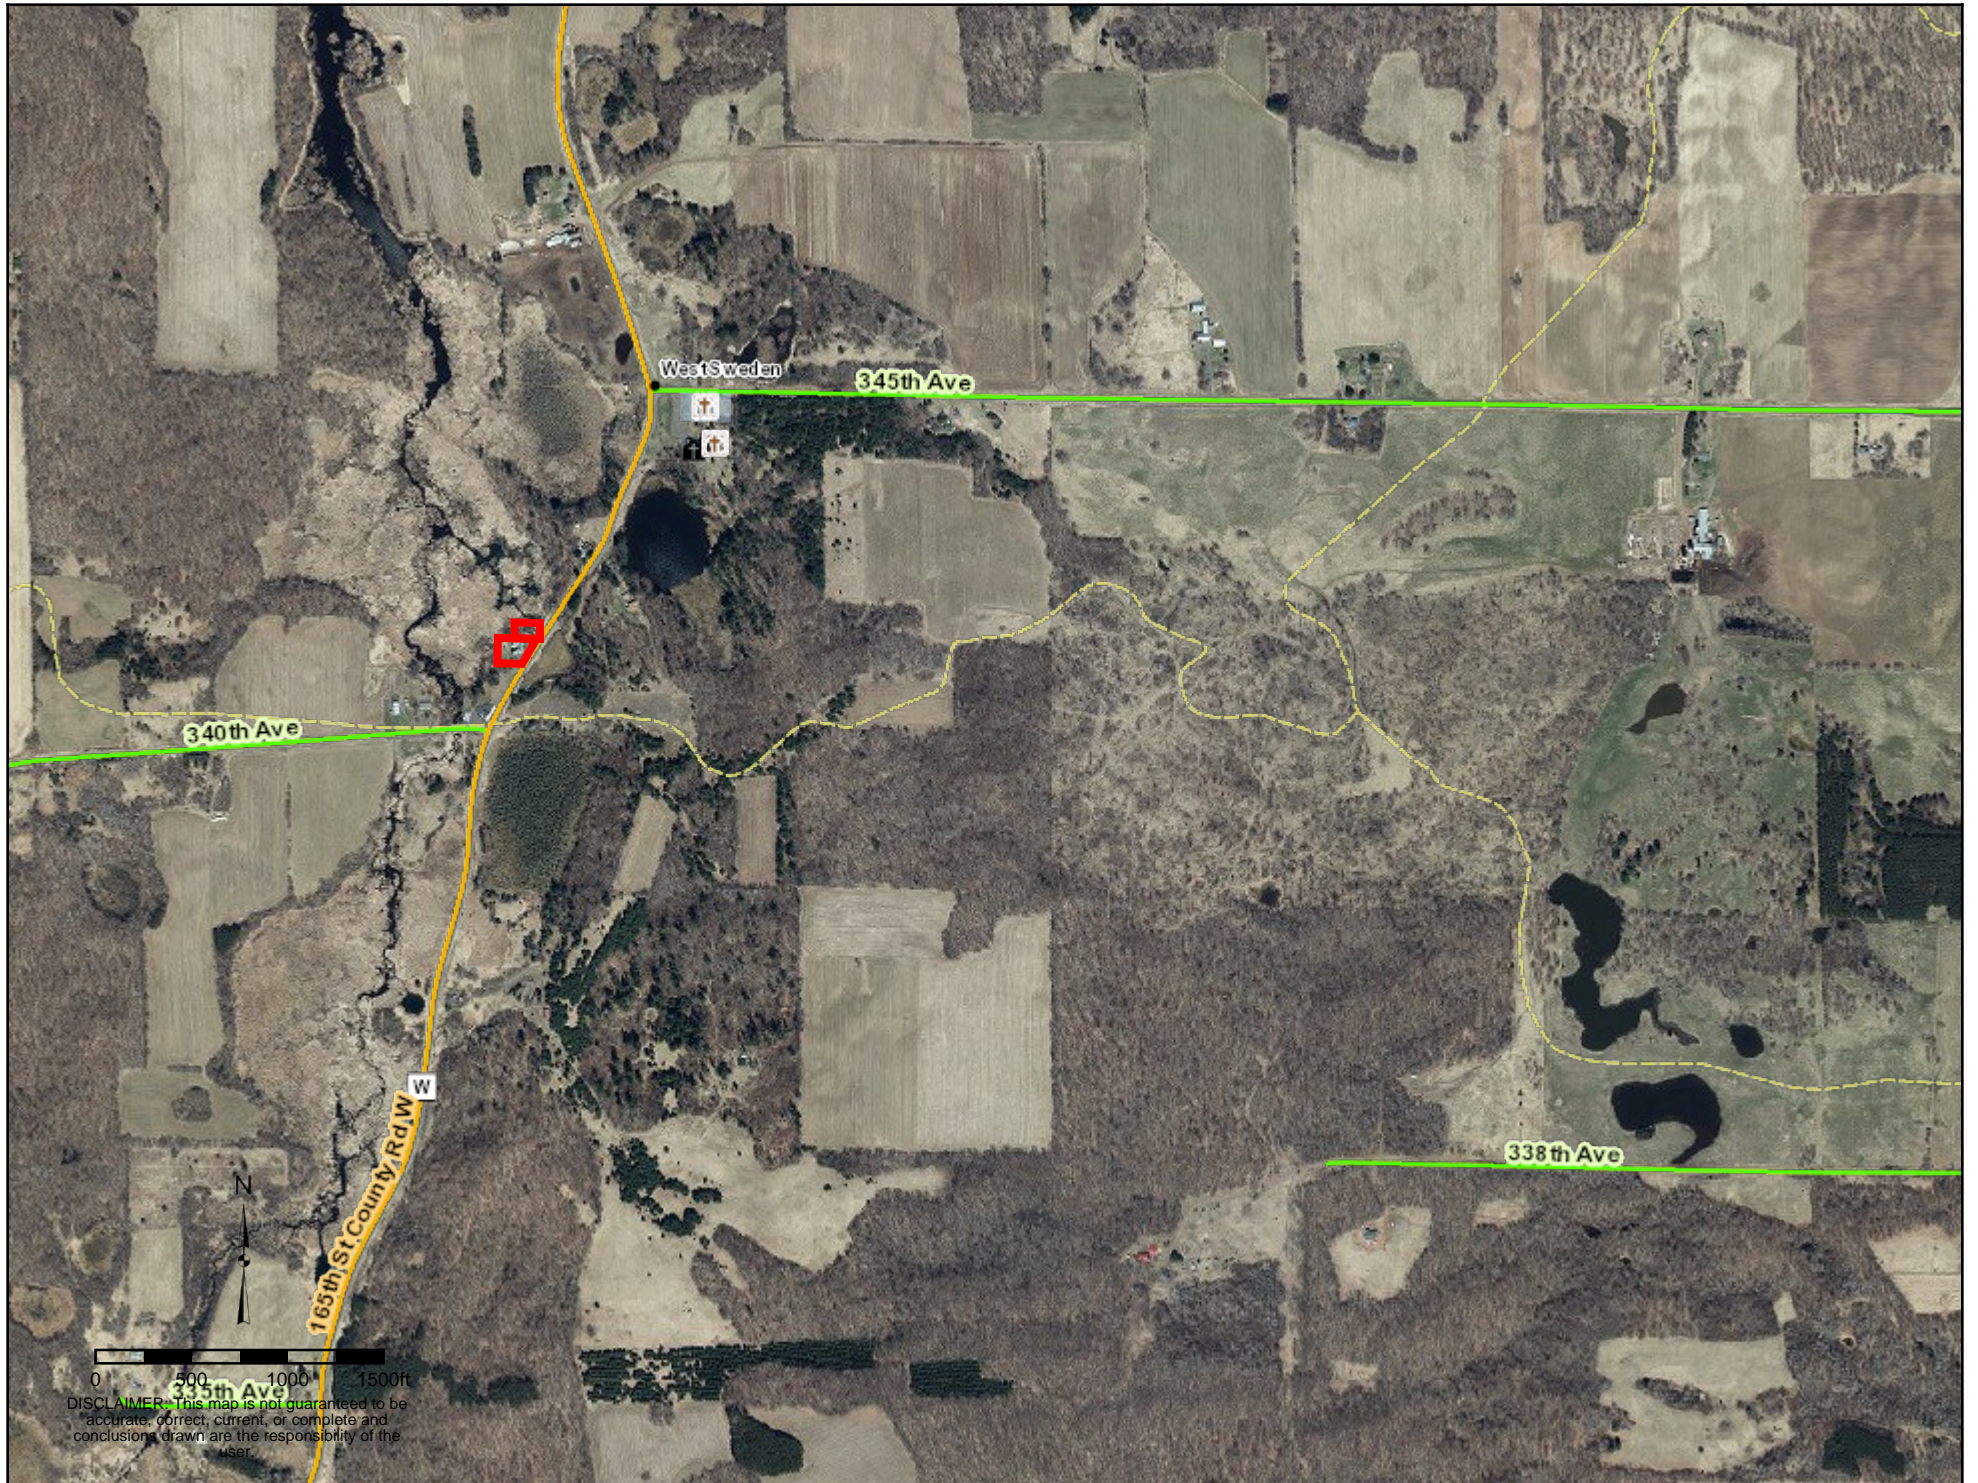

345th Ave

West Sweden Cemetery

St. County Rd W

340th Ave

0 200 400 600ft

DISCLAIMER: This map is not guaranteed to be accurate, correct, current, or complete and conclusions drawn are the responsibility of the user.

West Sweden

345th Ave

340th Ave

338th Ave

165th St County Rd W

335th Ave

0 500 1000 1500ft

DISCLAIMER: This map is not guaranteed to be accurate, correct, current, or complete and conclusions drawn are the responsibility of the user.